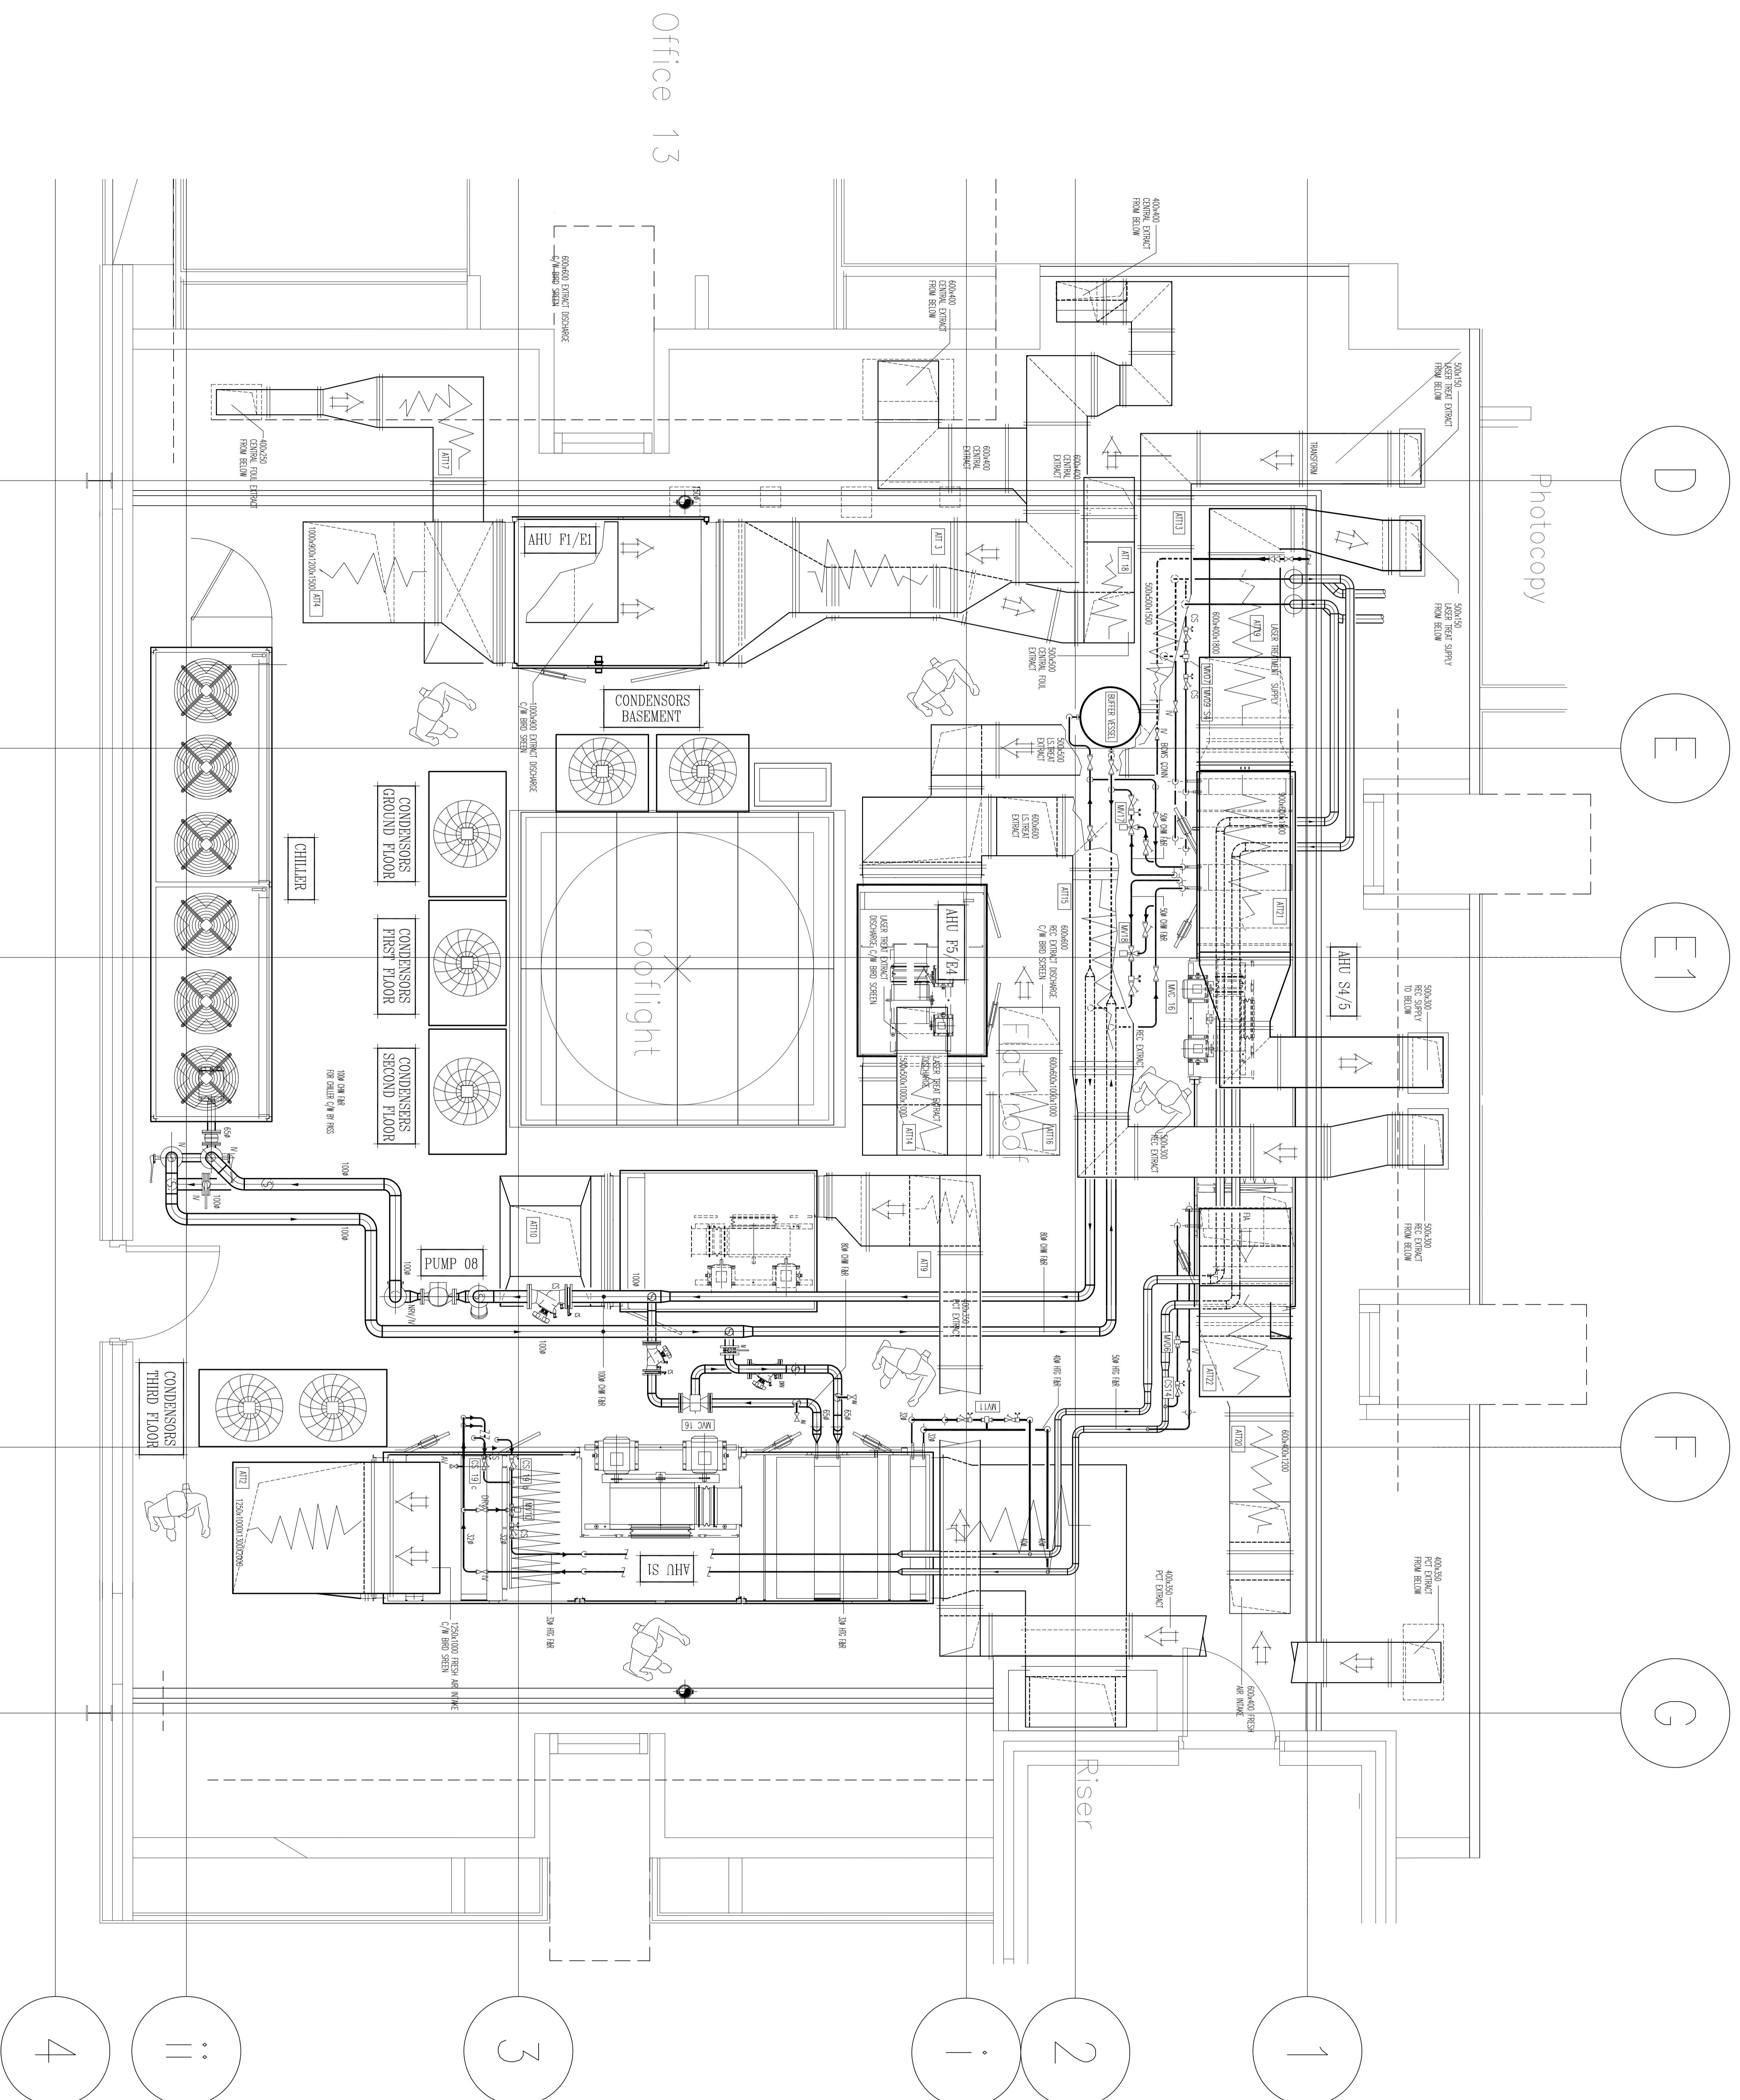

NOTES:-

RECORD DRAWING

no	details	date
RD	RECORD DRAWING ISSUE	DEC 07

ELMSTEAD MECHANICAL SERVICES

Regis House, 42b Homestead Road,
Bromley, Kent BR2 9LD.
Tel: 020-8230 0317
Fax: 020-8484 8338
E-Mail: info@elmstead.co.uk

Project	BRAMPTON HOUSE REDEVELOPMENT
Title	ROOF LEVEL PLANTROOM MECHANICAL CO-ORDINATED SERVICES
Scale	1:25
Drawn by	CCS
Checked by	RV
Date	DEC 07
Drawing no.	C4149/M019-RD